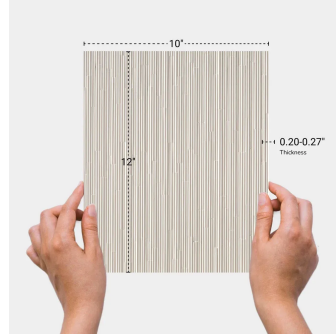

# Phenomenon Rain B Bianco Matte Porcelain Mosaic Tile

[View Product](#)

SKU	ATTYPRB0101MU
Item size	10x12 inch
Tile Finish	Matte
Coverage	0.818
Sold By	sheet
Sq Ft Per Box	4.09
Tile Use	Outdoors, Indoor Walls, Shower Walls, Heat areas up to 150F, Commercial walls

Material	Porcelain
Thickness	0.20-0.27 inch
Mounting type	Mesh Mounted
Priced By	sf
Pieces Per Box	5
Weight	2.006
Recommended thinset	Laticrete 254 Platinum
Country of Origin	Italy

Recommended Grout 1 Laticrete Permacolor White