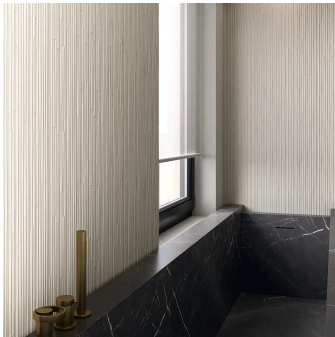

# Phenomenon Rain B Bianco Matte Porcelain Mosaic Tile

[View Product](#)

SKU	ATTYPRB0101MU
Item size	10x12 inch
Tile Finish	Matte
Coverage	0.818
Sold By	sheet
Sq Ft Per Box	4.09
Tile Use	Outdoors, Indoor Walls, Shower Walls, Heat areas up to 150F, Commercial walls

Material	Porcelain
Thickness	0.20-0.27 inch
Mounting type	Mesh Mounted
Priced By	sf
Pieces Per Box	5
Weight	2.006
Recommended thinset	Laticrete 254 Platinum
Country of Origin	Italy

Recommended Grout 1 Laticrete Permacolor White