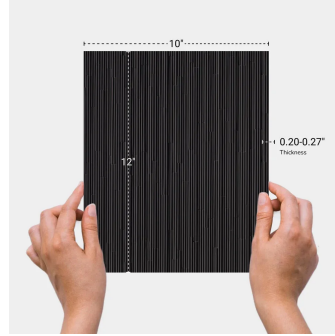

Phenomenon Rain B Nero Matte Porcelain Mosaic Tile

[View Product](#)

SKU	ATTYPRB9601MU
Item size	10x12 inch
Tile Finish	Matte
Coverage	0.818
Sold By	sheet
Sq Ft Per Box	4.09
Tile Use	Outdoors, Indoor Walls, Shower Walls, Heat areas up to 150F, Commercial walls
Recommended Grout 1	Laticrete Permacolor White

Material	Porcelain
Thickness	0.20-0.27 inch
Mounting type	Mesh Mounted
Priced By	sf
Pieces Per Box	5
Weight	2.006
Recommended thinset	Laticrete 254 Platinum
Country of Origin	Italy