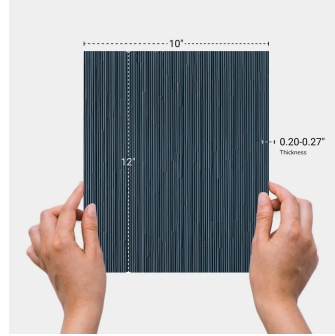

# Phenomenon Rain B Blu Matte Porcelain Mosaic Tile

[View Product](#)

SKU	ATTYPRB0501MU
Item size	10x12 inch
Tile Finish	Matte
Coverage	0.818
Sold By	sheet
Sq Ft Per Box	4.09
Tile Use	Outdoors, Indoor Walls, Shower Walls, Heat areas up to 150F, Commercial walls
Recommended Grout 1	Laticrete Permacolor White

Material	Porcelain
Thickness	0.20-0.27 inch
Mounting type	Mesh Mounted
Priced By	sf
Pieces Per Box	5
Weight	2.006
Recommended thinset	Laticrete 254 Platinum
Country of Origin	Italy