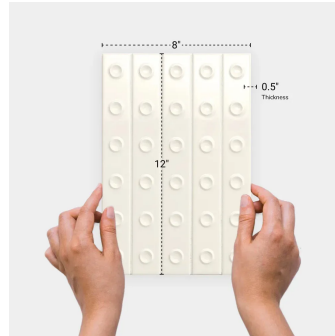

Blanc Punto Down Glossy Ceramic Mosaic Tile

[View Product](#)

SKU	ATBOPDLG0101MU
Item size	8x12 inch
Tile Finish	Glossy
Coverage	0.708
Sold By	sheet
Sq Ft Per Box	8.50
Tile Use	Indoor Walls, Shower Walls, Heat areas up to 150F, Commercial walls
Recommended Grout 1	Laticrete Permacolor White

Material	Ceramic
Thickness	0.5 inch
Mounting type	Mesh Mounted
Priced By	sf
Pieces Per Box	12
Weight	2.756
Recommended thinset	Laticrete 254 Platinum
Country of Origin	Italy