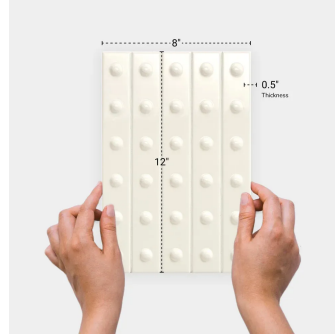

Blanc Punto Up Glossy Ceramic Mosaic Tile

[View Product](#)

SKU	ATBOPULG0101MU
Item size	8x12 inch
Tile Finish	Glossy
Coverage	0.708
Sold By	sheet
Sq Ft Per Box	8.50
Tile Use	Indoor Walls, Shower Walls, Heat areas up to 150F, Commercial walls
Recommended Grout 1	Laticrete Permacolor White

Material	Ceramic
Thickness	0.5 inch
Mounting type	Mesh Mounted
Priced By	sf
Pieces Per Box	12
Weight	2.756
Recommended thinset	Laticrete 254 Platinum
Country of Origin	Italy