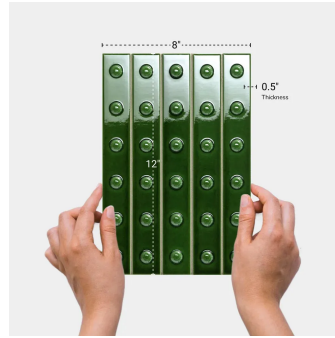

Vert Punto Up Glossy Ceramic Mosaic Tile

[View Product](#)

SKU	ATBOPULG0901MU
Item size	8x12 inch
Tile Finish	Glossy
Coverage	0.708
Sold By	sheet
Sq Ft Per Box	8.50
Tile Use	Indoor Walls, Shower Walls, Heat areas up to 150F, Commercial walls
Recommended Grout 1	Laticrete Permacolor White

Material	Ceramic
Thickness	0.5 inch
Mounting type	Mesh Mounted
Priced By	sf
Pieces Per Box	12
Weight	2.756
Recommended thinset	Laticrete 254 Platinum
Country of Origin	Italy