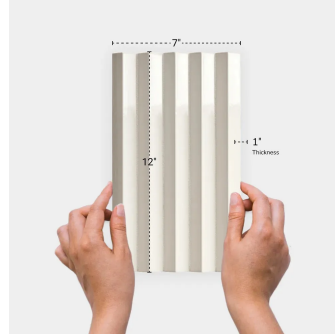

Blanc Rombini Triangle Small Glossy Ceramic Mosaic Tile

[View Product](#)

SKU	ATBORTGS0101MU
Item size	7x12 inch
Tile Finish	Glossy
Coverage	0.633
Sold By	sheet
Sq Ft Per Box	5.70
Tile Use	Indoor Walls, Shower Walls, Heat areas up to 150F, Commercial walls
Recommended Grout 1	Laticrete Permacolor White

Material	Ceramic
Thickness	1 inch
Mounting type	Mesh Mounted
Priced By	sf
Pieces Per Box	9
Weight	2.694
Recommended thinset	Laticrete 254 Platinum
Country of Origin	Italy