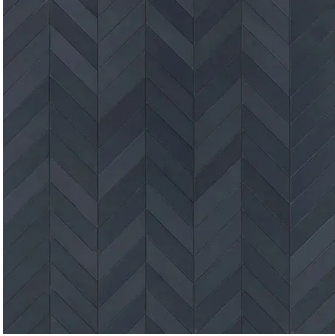

Mews Ink Chevron Wall & Floor Matte Porcelain Tile

[View Product](#)

SKU	ATBOM9601MU	Material	Porcelain
Item size	2x16 inch	Thickness	0.35 inch
Tile Finish	Matte	Mounting type	Loose
Coverage	0.233	Priced By	sf
Sold By	box	Pieces Per Box	36
Sq Ft Per Box	8.39	Weight	4.613
Tile Use	Outdoors, Indoor Walls, Light traffic floors, High traffic floors, Shower Walls, Shower Floor, Steam Room, Swimming Pool, Heat areas up to 150F, Commercial walls, Commercial Floors	Shade Variation	V4
Recommended thinset	Laticrete 254 Platinum	Recommended Grout 1	Laticrete Permacolor White
Country of Origin	Italy		