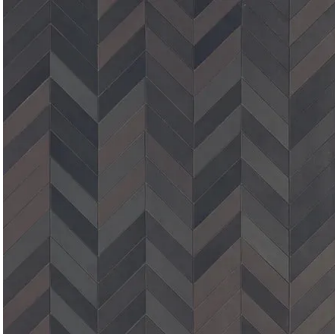

Mews Soot Chevron Wall & Floor Matte Porcelain Tile

[View Product](#)

SKU	ATBOM9701MU
Item size	2x16 inch
Tile Finish	Matte
Coverage	0.233
Sold By	box
Sq Ft Per Box	8.39
Tile Use	Outdoors, Indoor Walls, Light traffic floors, High traffic floors, Shower Walls, Shower Floor, Steam Room, Swimming Pool, Heat areas up to 150F, Commercial walls, Commercial Floors
Recommended thinset	Laticrete 254 Platinum
Country of Origin	Italy

Material	Porcelain
Thickness	0.35 inch
Mounting type	Loose
Priced By	sf
Pieces Per Box	36
Weight	4.613
Shade Variation	V4
Recommended Grout 1	Laticrete Permacolor White