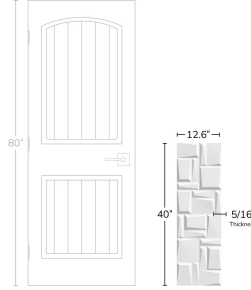

3D Textured 12x40 White Square Ceramic Tile

[View Product](#)

SKU	ATBEDI1240CA
Item size	12.6x40 inch
Tile Finish	Matte
Coverage	3.500
Sold By	box
Sq Ft Per Box	14
Tile Use	Indoor Walls, Shower Walls, Steam Room, Heat areas up to 150F, Commercial walls
Recommended thinset	Laticrete 254 Platinum
Country of Origin	Spain

Material	Ceramic
Thickness	5/16 inch
Mounting type	Loose
Priced By	sf
Pieces Per Box	4
Weight	3.000
Tile Edges	Rectified
Recommended Grout 1	Laticrete Permacolor White