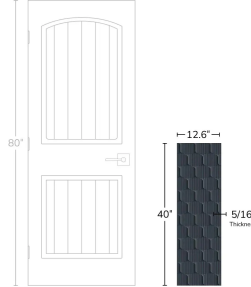

3D Textured 12x40 Black Hexagon Ceramic Tile

[View Product](#)

SKU	ATBEHT1240CA
Item size	12.6x40 inch
Tile Finish	Matte
Coverage	3.500
Sold By	box
Sq Ft Per Box	14
Tile Use	Indoor Walls, Shower Walls, Steam Room, Heat areas up to 150F, Commercial walls
Recommended thinset	Laticrete 254 Platinum
Country of Origin	Spain

Material	Ceramic
Thickness	5/16 inch
Mounting type	Loose
Priced By	sf
Pieces Per Box	4
Weight	3.000
Tile Edges	Rectified
Recommended Grout 1	Laticrete Permacolor White