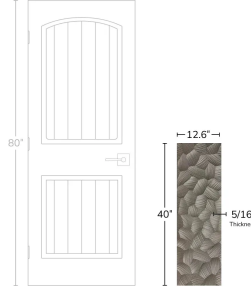

3D Textured 12x40 Silver Circle Ceramic Tile

[View Product](#)

SKU	ATBECA1240CA
Item size	12.6x40 inch
Tile Finish	Matte
Coverage	3.500
Sold By	box
Sq Ft Per Box	14
Tile Use	Indoor Walls, Shower Walls, Steam Room, Heat areas up to 150F, Commercial walls
Recommended thinset	Laticrete 254 Platinum
Country of Origin	Spain

Material	Ceramic
Thickness	5/16 inch
Mounting type	Loose
Priced By	sf
Pieces Per Box	4
Weight	3.000
Tile Edges	Rectified
Recommended Grout 1	Laticrete Permacolor White