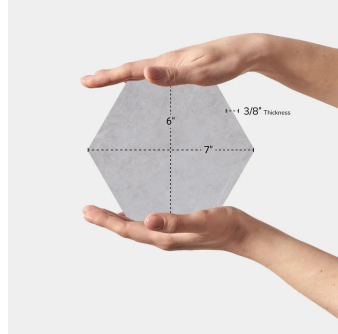

Nomi Pearl Hex Limestone Look Matte Porcelain Tile

[View Product](#)

SKU	ATSTPEHEXCA
Item size	6x7 inch
Tile Finish	Matte
Priced By	sf
Pieces Per Box	30
Weight	3.640
Shade Variation	V3 (moderate)
Recommended thinset	Laticrete 254 Platinum
Country of Origin	Spain

Material	Porcelain
Thickness	3/8 inch
Coverage	0.205
Sold By	box
Sq Ft Per Box	6.14
Tile Use	Outdoors, Indoor Walls, Light traffic floors, High traffic floors, Shower Walls, Shower Floor, Steam Room, Swimming Pool, Heat areas up to 150F, Commercial walls, Commercial Floors
Tile Edges	Rectified
Recommended Grout 1	Laticrete Permacolor White