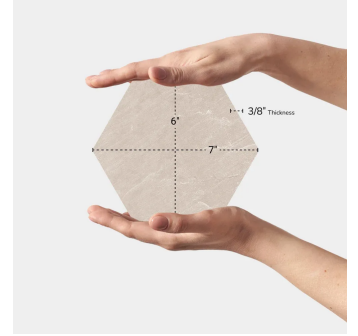

# Nomi Sand Hex Limestone Look Matte Porcelain Tile

[View Product](#)

SKU	ATSTSAHEXCA
Item size	6x7 inch
Tile Finish	Matte
Priced By	sf
Pieces Per Box	30
Weight	3.640
Shade Variation	V3 (moderate)
Recommended thinset	Laticrete 254 Platinum
Country of Origin	Spain

Material	Porcelain
Thickness	3/8 inch
Coverage	0.205
Sold By	box
Sq Ft Per Box	6.14
Tile Use	Outdoors, Indoor Walls, Light traffic floors, High traffic floors, Shower Walls, Shower Floor, Steam Room, Swimming Pool, Heat areas up to 150F, Commercial walls, Commercial Floors
Tile Edges	Rectified
Recommended Grout 1	Laticrete Permacolor White