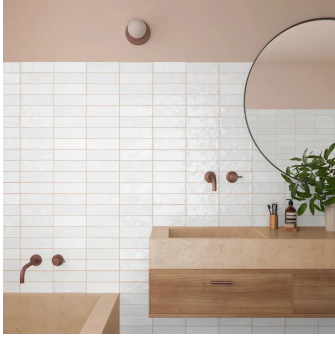

Malaga Blanc 2.5X8 Ceramic Subway Tile

[View Product](#)

SKU	ATSATBLN258
Item size	2.58x7.9 inch
Tile Finish	Glossy
Coverage	0.142
Sold By	box
Sq Ft Per Box	5.379
Tile Use	Indoor Walls, Light traffic floors, Shower Walls, Shower Floor, Steam Room, Heat areas up to 150F, Commercial walls
Tile Edges	Pressed
Recommended Grout 1	Laticrete Permacolor White