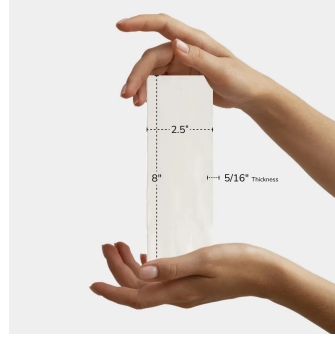

Malaga Blanc 2.5X8 Ceramic Subway Tile

[View Product](#)

SKU	ATSATBLN258	Material	Ceramic
Item size	2.58x7.9 inch	Thickness	5/16 inch
Tile Finish	Glossy	Mounting type	Loose
Coverage	0.142	Priced By	sf
Sold By	box	Pieces Per Box	38
Sq Ft Per Box	5.379	Weight	2.956
Tile Use	Indoor Walls, Light traffic floors, Shower Walls, Shower Floor, Steam Room, Heat areas up to 150F, Commercial walls	Shade Variation	V3 (moderate)
Tile Edges	Pressed	Recommended thinset	Laticrete 254 Platinum
Recommended Grout 1	Laticrete Permacolor White	Country of Origin	Spain