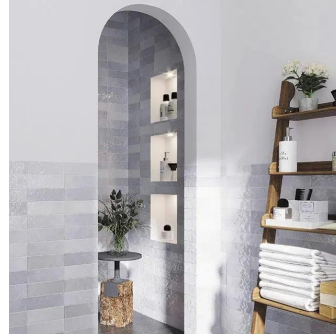

Malaga Lavanda Blue 2.5X8 Ceramic Subway Tile

[View Product](#)

SKU	ATSATLAV258
Item size	2.58x7.9 inch
Tile Finish	Glossy
Coverage	0.142
Sold By	box
Sq Ft Per Box	5.379
Tile Use	Indoor Walls, Light traffic floors, Shower Walls, Shower Floor, Steam Room, Heat areas up to 150F, Commercial walls
Tile Edges	Pressed
Recommended Grout 1	Laticrete Permacolor White

Material	Ceramic
Thickness	5/16 inch
Mounting type	Loose
Priced By	sf
Pieces Per Box	38
Weight	2.956
Shade Variation	V3 (moderate)
Recommended thinset	Laticrete 254 Platinum
Country of Origin	Spain