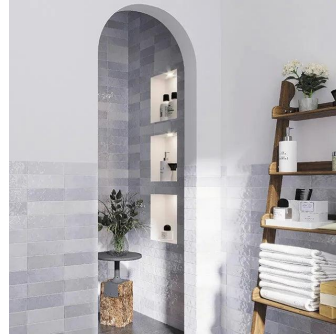

Malaga Lavanda Blue 2.5X8 Ceramic Subway Tile

[View Product](#)

SKU	ATSATLAV258
Item size	2.58x7.9 inch
Tile Finish	Glossy
Coverage	0.142
Sold By	box
Sq Ft Per Box	5.379
Tile Use	Indoor Walls, Light traffic floors, Shower Walls, Shower Floor, Steam Room, Heat areas up to 150F, Commercial walls
Tile Edges	Pressed
Recommended Grout 1	Laticrete Permacolor White

Material	Ceramic
Thickness	5/16 inch
Mounting type	Loose
Priced By	sf
Pieces Per Box	38
Weight	2.956
Shade Variation	V3 (moderate)
Recommended thinset	Laticrete 254 Platinum
Country of Origin	Spain