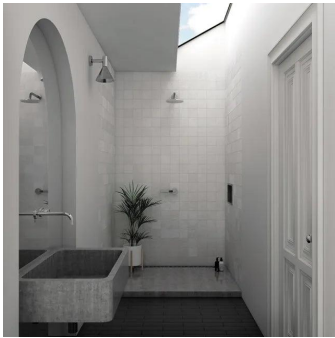

Malaga Blanc 5x5 Ceramic Tile

[View Product](#)

SKU	ATSATBLN55
Item size	5.2x5.2 inch
Tile Finish	Glossy
Coverage	0.189
Sold By	box
Sq Ft Per Box	10.761
Tile Use	Indoor Walls, Light traffic floors, Shower Walls, Shower Floor, Steam Room, Heat areas up to 150F, Commercial walls
Tile Edges	Pressed
Recommended Grout 1	Laticrete Permacolor White