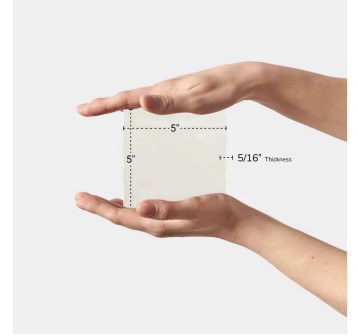

Malaga Blanc 5x5 Ceramic Tile

[View Product](#)

SKU	ATSATBLN55
Item size	5.2x5.2 inch
Tile Finish	Glossy
Coverage	0.189
Sold By	box
Sq Ft Per Box	10.761
Tile Use	Indoor Walls, Light traffic floors, Shower Walls, Shower Floor, Steam Room, Heat areas up to 150F, Commercial walls
Tile Edges	Pressed
Recommended Grout 1	Laticrete Permacolor White

Material	Ceramic
Thickness	5/16 inch
Mounting type	Loose
Priced By	sf
Pieces Per Box	57
Weight	3.48
Shade Variation	V3 (moderate)
Recommended thinset	Laticrete 254 Platinum
Country of Origin	Spain