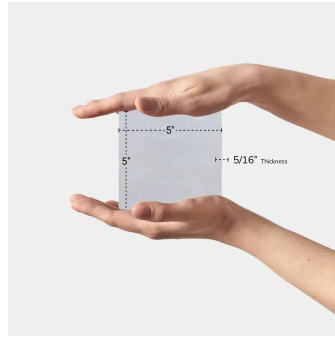

# Malaga Lavanda Blue 5x5 Ceramic Tile

[View Product](#)

SKU	ATSATLAV55
Item size	5.2x5.2 inch
Tile Finish	Glossy
Coverage	0.189
Sold By	box
Sq Ft Per Box	10.761
Tile Use	Indoor Walls, Light traffic floors, Shower Walls, Shower Floor, Steam Room, Heat areas up to 150F, Commercial walls
Tile Edges	Pressed
Recommended Grout 1	Laticrete Permacolor White

Material	Ceramic
Thickness	5/16 inch
Mounting type	Loose
Priced By	sf
Pieces Per Box	57
Weight	3.481
Shade Variation	V3 (moderate)
Recommended thinset	Laticrete 254 Platinum
Country of Origin	Spain