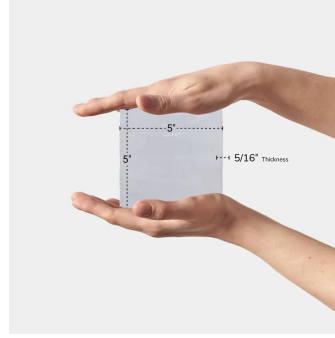

# Malaga Lavanda Blue 5x5 Ceramic Tile

[View Product](#)

SKU	ATSATLAV55	Material	Ceramic
Item size	5.2x5.2 inch	Thickness	5/16 inch
Tile Finish	Glossy	Mounting type	Loose
Coverage	0.189	Priced By	sf
Sold By	box	Pieces Per Box	57
Sq Ft Per Box	10.761	Weight	3.481
Tile Use	Indoor Walls, Light traffic floors, Shower Walls, Shower Floor, Steam Room, Heat areas up to 150F, Commercial walls	Shade Variation	V3 (moderate)
Tile Edges	Pressed	Recommended thinset	Laticrete 254 Platinum
Recommended Grout 1	Laticrete Permacolor White	Country of Origin	Spain