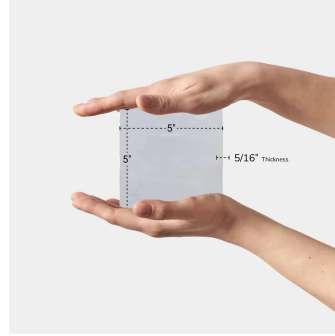

Malaga Lavanda Blue 5x5 Ceramic Tile

[View Product](#)

| | | | |
|---------------------|---|---------------------|------------------------|
| SKU | ATSATLAV55 | Material | Ceramic |
| Item size | 5.2x5.2 inch | Thickness | 5/16 inch |
| Tile Finish | Glossy | Mounting type | Loose |
| Coverage | 0.189 | Priced By | sf |
| Sold By | box | Pieces Per Box | 57 |
| Sq Ft Per Box | 10.761 | Weight | 3.481 |
| Tile Use | Indoor Walls, Light traffic floors, Shower Walls, Shower Floor, Steam Room, Heat areas up to 150F, Commercial walls | Shade Variation | V3 (moderate) |
| Tile Edges | Pressed | Recommended thinset | Laticrete 254 Platinum |
| Recommended Grout 1 | Laticrete Permacolor White | Country of Origin | Spain |