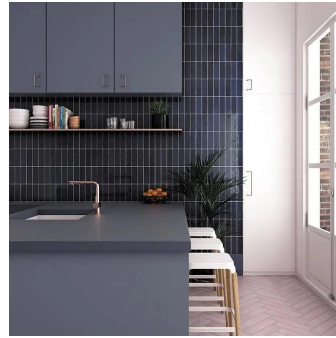

Malaga Blue Reef 2.5X8 Ceramic Subway Tile

[View Product](#)

SKU	ATSATRF258
Item size	2.58x7.9 inch
Tile Finish	Glossy
Coverage	0.142
Sold By	box
Sq Ft Per Box	5.379
Tile Use	Indoor Walls, Light traffic floors, Shower Walls, Shower Floor, Steam Room, Heat areas up to 150F, Commercial walls
Tile Edges	Pressed
Recommended Grout 1	Laticrete Permacolor White