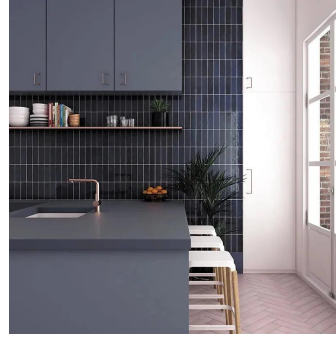

# Malaga Blue Reef 2.5X8 Ceramic Subway Tile

[View Product](#)

SKU	ATSATRF258
Item size	2.58x7.9 inch
Tile Finish	Glossy
Coverage	0.142
Sold By	box
Sq Ft Per Box	5.379
Tile Use	Indoor Walls, Light traffic floors, Shower Walls, Shower Floor, Steam Room, Heat areas up to 150F, Commercial walls
Tile Edges	Pressed
Recommended Grout 1	Laticrete Permacolor White