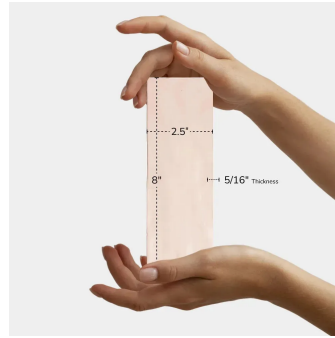

Malaga Rose 2.5X8 Ceramic Subway Tile

[View Product](#)

SKU	ATSATROS258
Item size	2.58x7.9 inch
Tile Finish	Glossy
Coverage	0.142
Sold By	box
Sq Ft Per Box	5.379
Tile Use	Indoor Walls, Light traffic floors, Shower Walls, Shower Floor, Steam Room, Heat areas up to 150F, Commercial walls
Tile Edges	Pressed
Recommended Grout 1	Laticrete Permacolor White

Material	Ceramic
Thickness	5/16 inch
Mounting type	Loose
Priced By	sf
Pieces Per Box	38
Weight	2.956
Shade Variation	V3 (moderate)
Recommended thinset	Laticrete 254 Platinum
Country of Origin	Spain