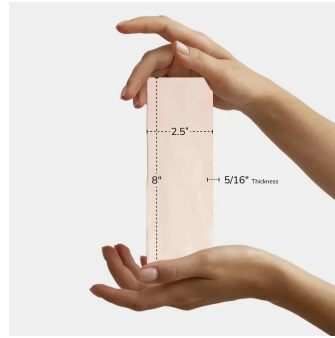

Malaga Rose 2.5X8 Ceramic Subway Tile

[View Product](#)

SKU	ATSATROS258
Item size	2.58x7.9 inch
Tile Finish	Glossy
Coverage	0.142
Sold By	box
Sq Ft Per Box	5.379
Tile Use	Indoor Walls, Light traffic floors, Shower Walls, Shower Floor, Steam Room, Heat areas up to 150F, Commercial walls
Tile Edges	Pressed
Recommended Grout 1	Laticrete Permacolor White

Material	Ceramic
Thickness	5/16 inch
Mounting type	Loose
Priced By	sf
Pieces Per Box	38
Weight	2.956
Shade Variation	V3 (moderate)
Recommended thinset	Laticrete 254 Platinum
Country of Origin	Spain