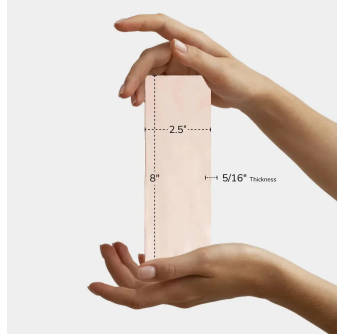

Malaga Rose 2.5X8 Ceramic Subway Tile

[View Product](#)

SKU	ATSATROS258	Material	Ceramic
Item size	2.58x7.9 inch	Thickness	5/16 inch
Tile Finish	Glossy	Mounting type	Loose
Coverage	0.142	Priced By	sf
Sold By	box	Pieces Per Box	38
Sq Ft Per Box	5.379	Weight	2.956
Tile Use	Indoor Walls, Light traffic floors, Shower Walls, Shower Floor, Steam Room, Heat areas up to 150F, Commercial walls	Shade Variation	V3 (moderate)
Tile Edges	Pressed	Recommended thinset	Laticrete 254 Platinum
Recommended Grout 1	Laticrete Permacolor White	Country of Origin	Spain