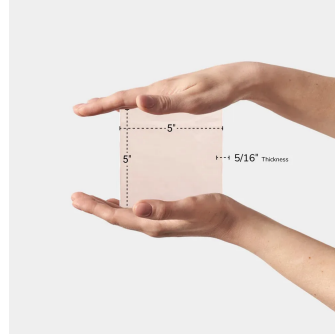

Malaga Rose 5x5 Ceramic Tile

[View Product](#)

SKU	ATSATROS55
Item size	5.2x5.2 inch
Tile Finish	Glossy
Coverage	0.189
Sold By	box
Sq Ft Per Box	10.761
Tile Use	Indoor Walls, Light traffic floors, Shower Walls, Shower Floor, Steam Room, Heat areas up to 150F, Commercial walls
Tile Edges	Pressed
Recommended Grout 1	Laticrete Permacolor White

Material	Ceramic
Thickness	5/16 inch
Mounting type	Loose
Priced By	sf
Pieces Per Box	57
Weight	3.481
Shade Variation	V3 (moderate)
Recommended thinset	Laticrete 254 Platinum
Country of Origin	Spain