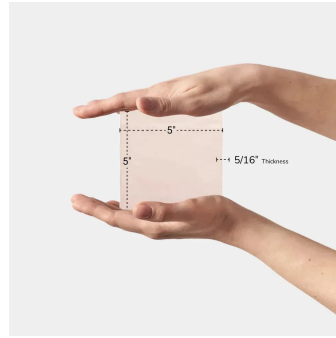

Malaga Rose 5x5 Ceramic Tile

[View Product](#)

SKU	ATSATROS55
Item size	5.2x5.2 inch
Tile Finish	Glossy
Coverage	0.189
Sold By	box
Sq Ft Per Box	10.761
Tile Use	Indoor Walls, Light traffic floors, Shower Walls, Shower Floor, Steam Room, Heat areas up to 150F, Commercial walls
Tile Edges	Pressed
Recommended Grout 1	Laticrete Permacolor White

Material	Ceramic
Thickness	5/16 inch
Mounting type	Loose
Priced By	sf
Pieces Per Box	57
Weight	3.481
Shade Variation	V3 (moderate)
Recommended thinset	Laticrete 254 Platinum
Country of Origin	Spain