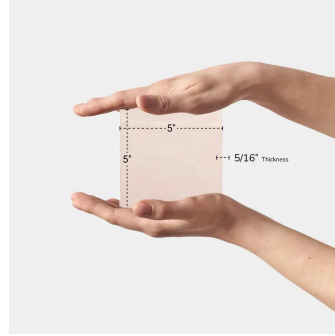

Malaga Rose 5x5 Ceramic Tile

[View Product](#)

SKU	ATSATROS55	Material	Ceramic
Item size	5.2x5.2 inch	Thickness	5/16 inch
Tile Finish	Glossy	Mounting type	Loose
Coverage	0.189	Priced By	sf
Sold By	box	Pieces Per Box	57
Sq Ft Per Box	10.761	Weight	3.481
Tile Use	Indoor Walls, Light traffic floors, Shower Walls, Shower Floor, Steam Room, Heat areas up to 150F, Commercial walls	Shade Variation	V3 (moderate)
Tile Edges	Pressed	Recommended thinset	Laticrete 254 Platinum
Recommended Grout 1	Laticrete Permacolor White	Country of Origin	Spain