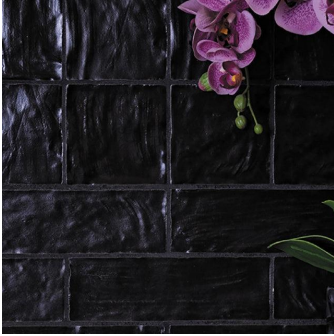

## Almada Black 4x4 Ceramic Tile

[View Product](#)

SKU	ATSILDAK44	Material	Ceramic
Item size	3.94x3.94 inch	Thickness	5/16 inch
Tile Finish	Matte   Glossy	Mounting type	Loose
Coverage	0.108	Priced By	sf
Sold By	box	Pieces Per Box	50
Sq Ft Per Box	5.379	Weight	2.956
Tile Use	Indoor Walls, Light traffic floors, Shower Walls, Shower Floor, Steam Room, Heat areas up to 150F, Commercial walls	Shade Variation	V3 (moderate)
Tile Edges	Pressed	Recommended thinset	Laticrete 254 Platinum
Recommended Grout 1	Laticrete Permacolor Raven Black	Country of Origin	Spain