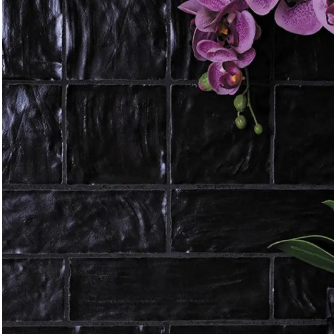

Almada Black 4x4 Ceramic Tile

[View Product](#)

SKU	ATSILDAK44	Material	Ceramic
Item size	3.94x3.94 inch	Thickness	5/16 inch
Tile Finish	Matte Glossy	Mounting type	Loose
Coverage	0.108	Priced By	sf
Sold By	box	Pieces Per Box	50
Sq Ft Per Box	5.379	Weight	2.956
Tile Use	Indoor Walls, Light traffic floors, Shower Walls, Shower Floor, Steam Room, Heat areas up to 150F, Commercial walls	Shade Variation	V3 (moderate)
Tile Edges	Pressed	Recommended thinset	Laticrete 254 Platinum
Recommended Grout 1	Laticrete Permacolor Raven Black	Country of Origin	Spain