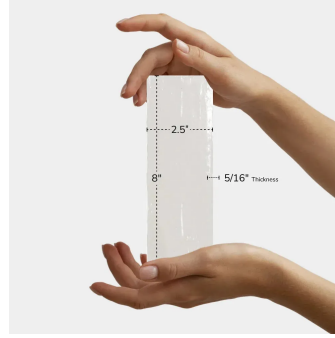

Almada Grey 2.5X8 Ceramic Subway Tile

[View Product](#)

SKU	ATSILGUR258	Material	Ceramic
Item size	2.58x7.9 inch	Thickness	5/16 inch
Tile Finish	Matte Glossy	Mounting type	Loose
Coverage	0.142	Priced By	sf
Sold By	box	Pieces Per Box	38
Sq Ft Per Box	5.379	Weight	2.956
Tile Use	Indoor Walls, Light traffic floors, Shower Walls, Shower Floor, Steam Room, Heat areas up to 150F, Commercial walls	Shade Variation	V3 (moderate)
Tile Edges	Pressed	Recommended thinset	Laticrete 254 Platinum
Recommended Grout 1	Laticrete Permacolor White	Country of Origin	Spain