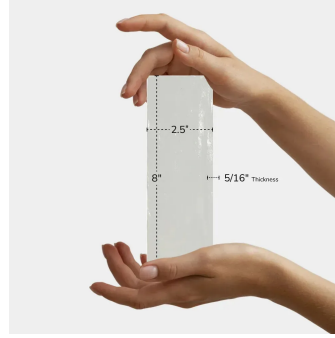

Almada Blue 2.5X8 Ceramic Subway Tile

[View Product](#)

SKU	ATSILMIZU258	Material	Ceramic
Item size	2.58x7.9 inch	Thickness	5/16 inch
Tile Finish	Matte Glossy	Mounting type	Loose
Coverage	0.142	Priced By	sf
Sold By	box	Pieces Per Box	38
Sq Ft Per Box	5.379	Weight	2.957
Tile Use	Indoor Walls, Light traffic floors, Shower Walls, Shower Floor, Steam Room, Heat areas up to 150F, Commercial walls	Shade Variation	V3 (moderate)
Tile Edges	Pressed	Recommended thinset	Laticrete 254 Platinum
Recommended Grout 1	Laticrete Permacolor White	Country of Origin	Spain