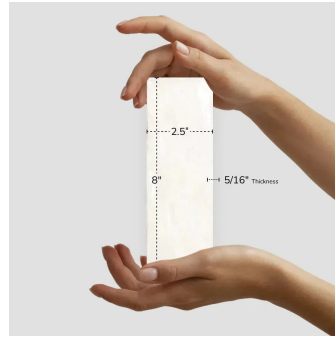

# Almada White 2.5X8 Ceramic Subway Tile

[View Product](#)

SKU	ATSILSHR258
Item size	2.58x7.9 inch
Tile Finish	Matte   Glossy
Coverage	0.142
Sold By	box
Sq Ft Per Box	5.379
Tile Use	Indoor Walls, Light traffic floors, Shower Walls, Shower Floor, Steam Room, Heat areas up to 150F, Commercial walls
Tile Edges	Pressed
Recommended Grout 1	Laticrete Permacolor White

Material	Ceramic
Thickness	5/16 inch
Mounting type	Loose
Priced By	sf
Pieces Per Box	38
Weight	2.956
Shade Variation	V3 (moderate)
Recommended thinset	Laticrete 254 Platinum
Country of Origin	Spain