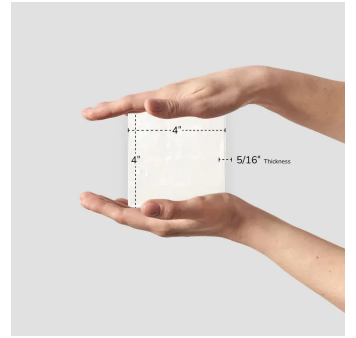

# Almada White 4x4 Ceramic Tile

[View Product](#)

SKU	ATSILSHR44
Item size	3.94x3.94 inch
Tile Finish	Matte   Glossy
Coverage	0.108
Sold By	box
Sq Ft Per Box	5.379
Tile Use	Indoor Walls, Light traffic floors, Shower Walls, Shower Floor, Steam Room, Heat areas up to 150F, Commercial walls
Tile Edges	Pressed
Recommended Grout 1	Laticrete Permacolor White

Material	Ceramic
Thickness	5/16 inch
Mounting type	Loose
Priced By	sf
Pieces Per Box	50
Weight	2.956
Shade Variation	V3 (moderate)
Recommended thinset	Laticrete 254 Platinum
Country of Origin	Spain