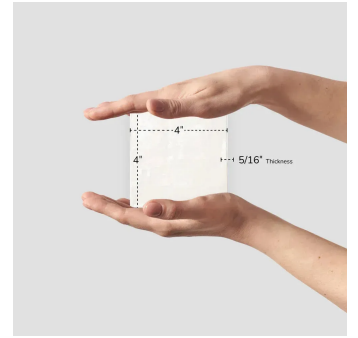

Almada White 4x4 Ceramic Tile

[View Product](#)

SKU	ATSILSHR44
Item size	3.94x3.94 inch
Tile Finish	Matte Glossy
Coverage	0.108
Sold By	box
Sq Ft Per Box	5.379
Tile Use	Indoor Walls, Light traffic floors, Shower Walls, Shower Floor, Steam Room, Heat areas up to 150F, Commercial walls
Tile Edges	Pressed
Recommended Grout 1	Laticrete Permacolor White

Material	Ceramic
Thickness	5/16 inch
Mounting type	Loose
Priced By	sf
Pieces Per Box	50
Weight	2.956
Shade Variation	V3 (moderate)
Recommended thinset	Laticrete 254 Platinum
Country of Origin	Spain