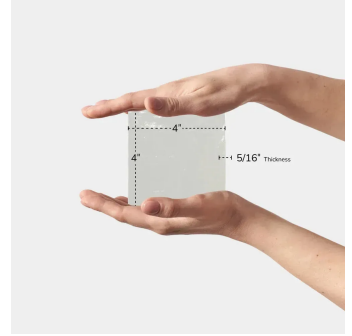

Almada Blue 4x4 Ceramic Tile

[View Product](#)

SKU	ATSILMIZU44
Item size	3.94x3.94 inch
Tile Finish	Matte Glossy
Coverage	0.108
Sold By	box
Sq Ft Per Box	5.379
Tile Use	Indoor Walls, Light traffic floors, Shower Walls, Shower Floor, Steam Room, Heat areas up to 150F, Commercial walls
Tile Edges	Pressed
Recommended Grout 1	Laticrete Permacolor White

Material	Ceramic
Thickness	5/16 inch
Mounting type	Loose
Priced By	sf
Pieces Per Box	50
Weight	2.956
Shade Variation	V3 (moderate)
Recommended thinset	Laticrete 254 Platinum
Country of Origin	Spain